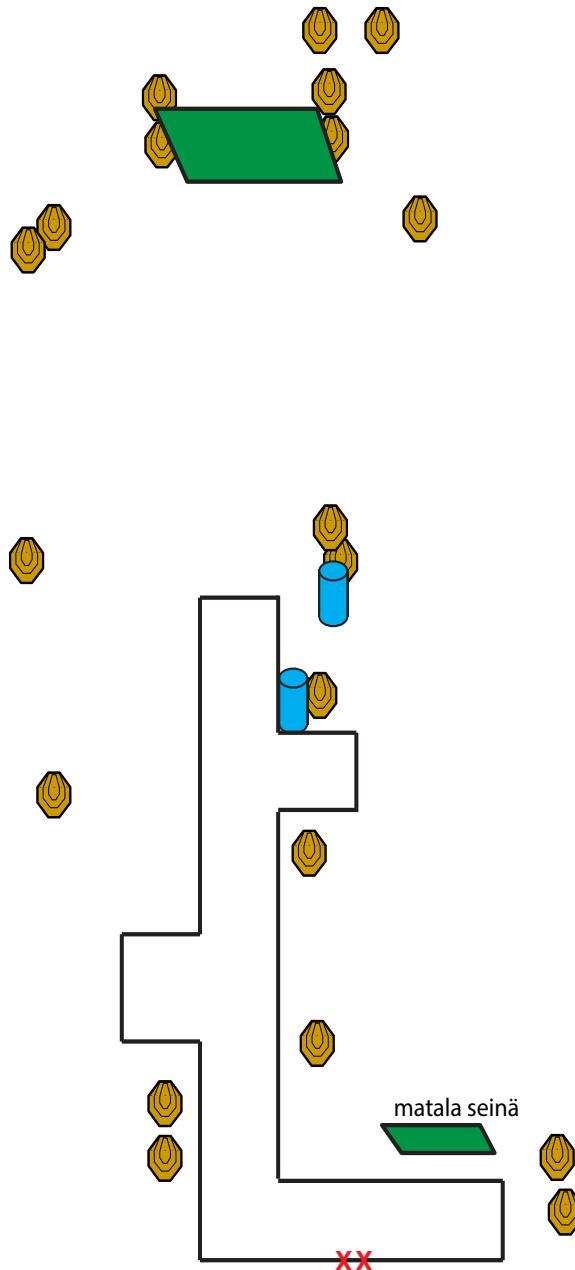

# Stage 10

**The rifle ready condition:** Option 1

**Start position:** standing on the marked place

**Procedure:** shoot all targets from demarcated area

**Safety angles:** 90 degrees

**Targets:**

20 mini IPSC

**Distances:** 2-60m

**Total:** 40 shots