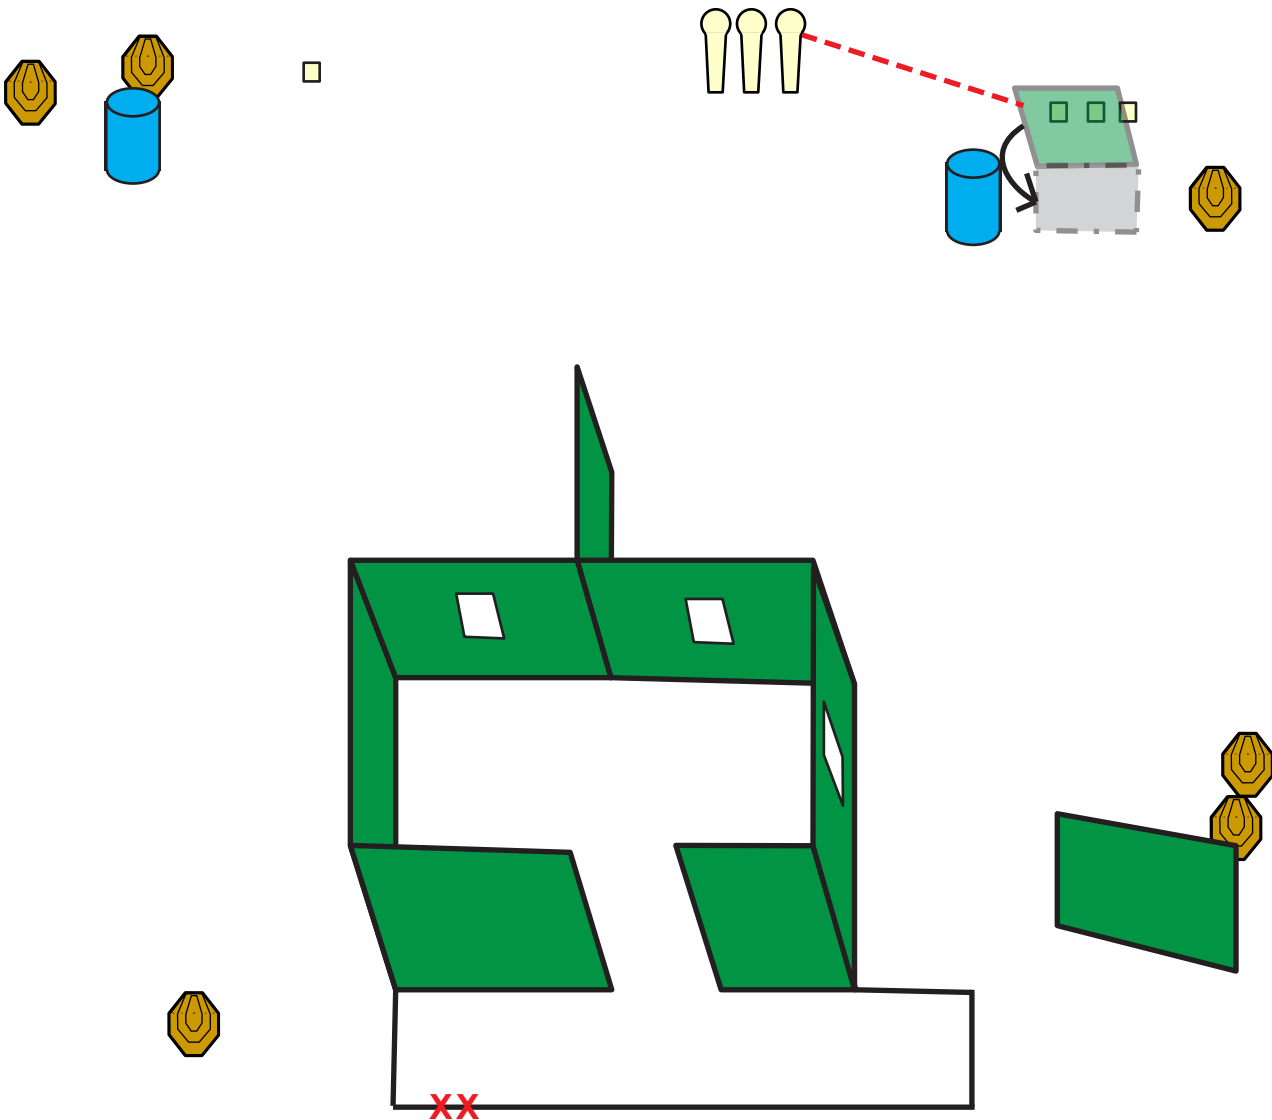

# Stage 1

**The rifle ready condition:** Option 1

**Start position:** standing on the marked place

**Procedure:** shoot all targets from the demarcated area

**Safety angles:** 90 degrees

**Targets:**

6 mini IPSC

4 plates

3 mini poppers

**Distances:** 5-25m

**Total:** 19 shots

# Stage 2

**The rifle ready condition:** Option 1

**Start position:** standing inside the marked area

**Procedure:** shoot all targets from the demarcated area

**Safety angles:** 90 degrees

**Targets:**

8 IPSC

2 mini IPSC

**Distances:** 2-12m

**Total:** 20 shots