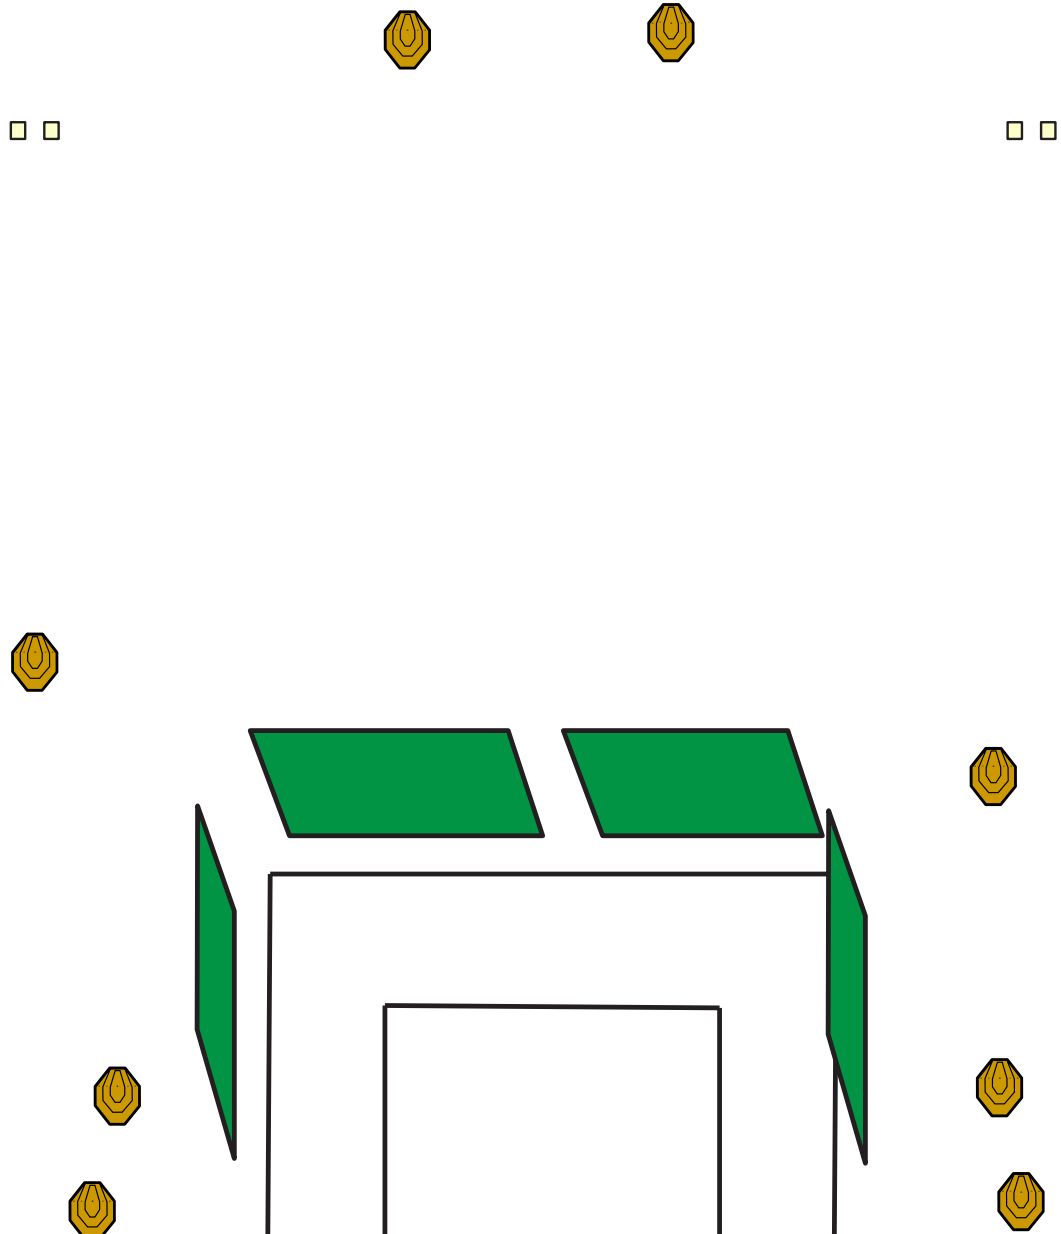

Stage 6

The rifle ready condition: Option 1

Start position: standing inside the marked area

Procedure: shoot all targets from demarcated area

Safety angles: 90 degrees

Targets:

8 mini IPSC

4 plates

Distances: 5-20m

Total: 20 shots