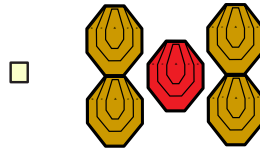

Stage 4

The rifle ready condition: Option 1

Start position: standing in area A

Procedure: shoot all targets from area A

Safety angles: 90 degrees

Targets:

4 mini IPSC

1 mini N/S

1 plate

Distances: 20m

Total: 9 shots