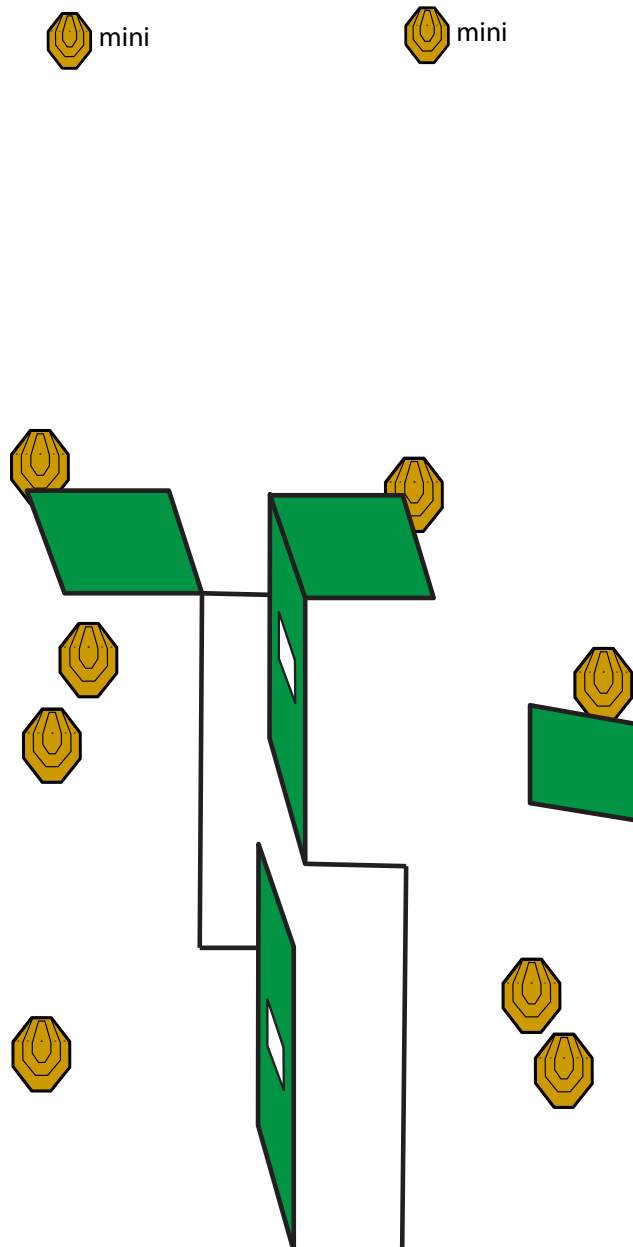

4 plates

3 mini poppers

**Distances:** 5-25m

**Total:** 19 shots

# Stage 2

**The rifle ready condition:** Option 1

**Start position:** standing inside the marked area

**Procedure:** shoot all targets from the demarcated area

**Safety angles:** 90 degrees

**Targets:**

8 IPSC

2 mini IPSC

**Distances:** 2-12m

**Total:** 20 shots

# Stage 3

**The rifle ready condition:** Option 3

**Start position:** standing inside the marked area, gun and magazines on the table

**Procedure:** shoot all targets from demarcated area

**Safety angles:** 90 degrees