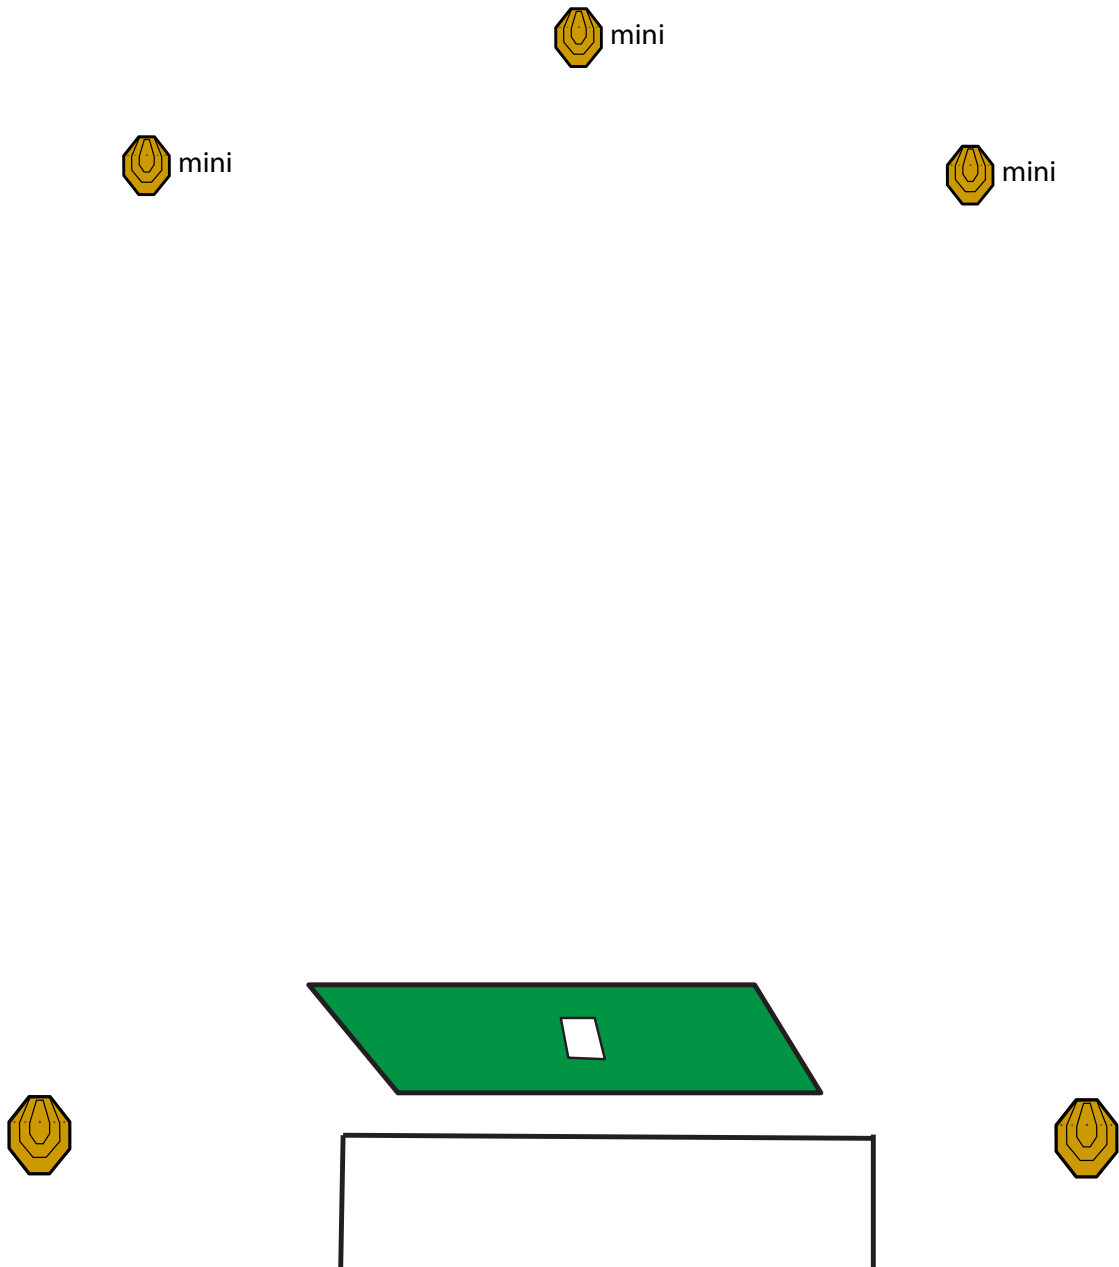

Stage 8

The rifle ready condition: Option 2

Start position: standing inside the marked area

Procedure: shoot all targets from demarcated area

Safety angles: 90 degrees

Targets:

2 IPSC

3 mini IPSC

Distances: 2-20m

Total: 10 shots