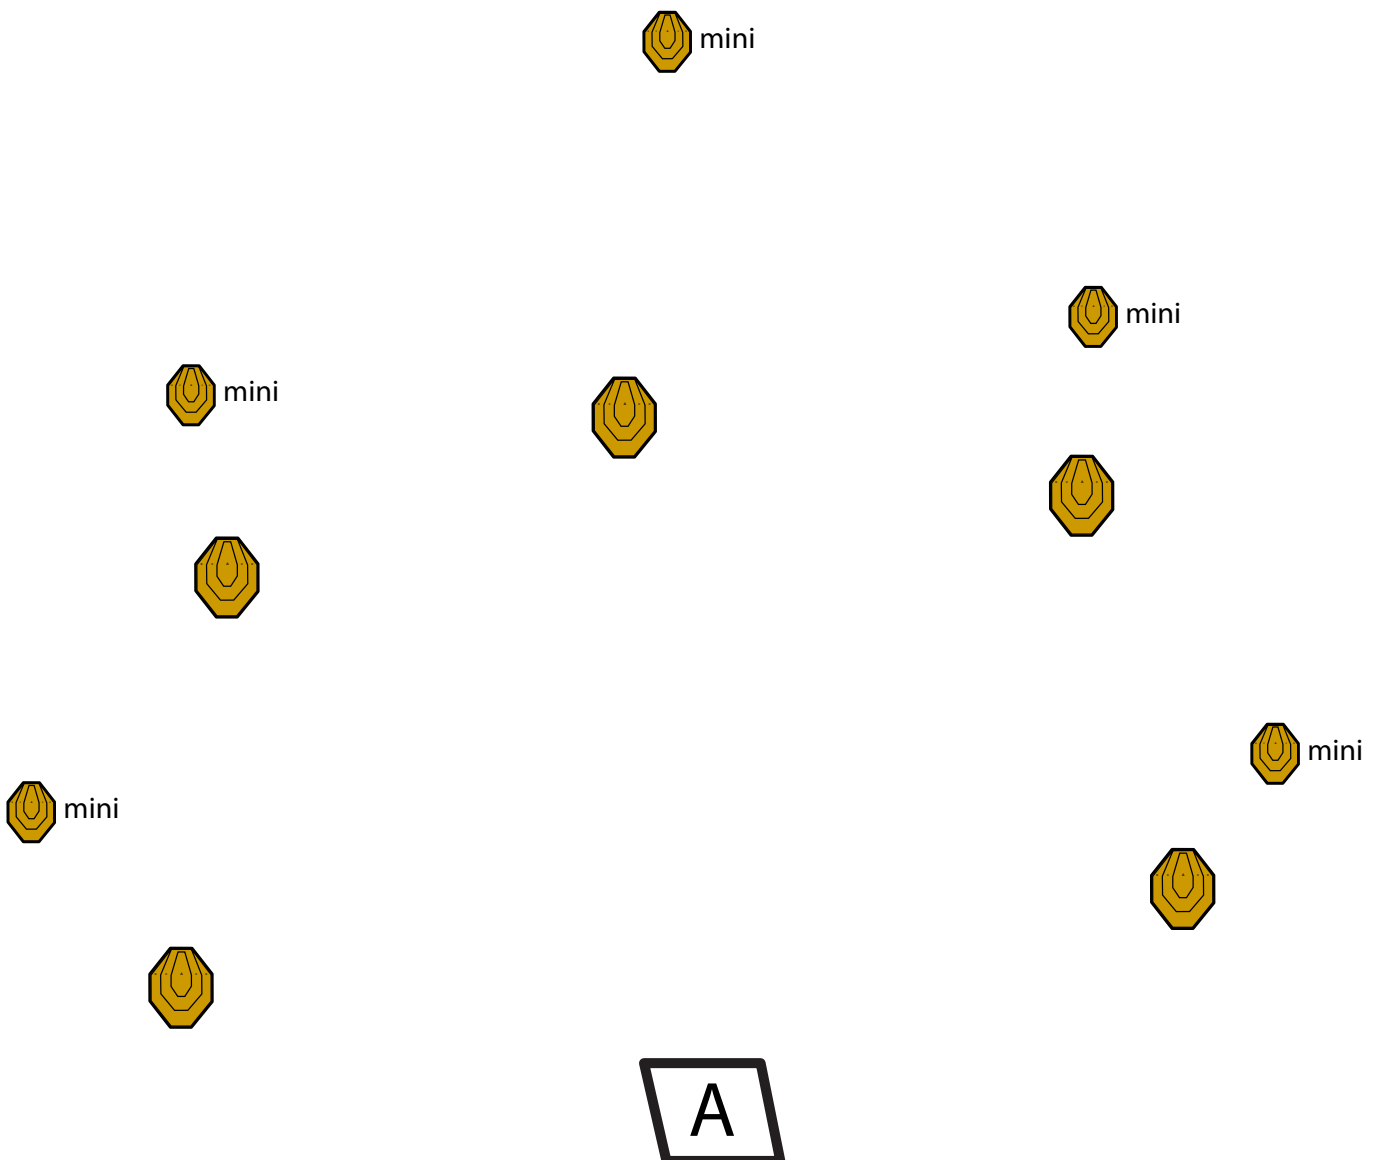

Stage 7

The rifle ready condition: Option 1

Start position: standing in area A

Procedure: shoot all targets from area A, *1 shot per target*

Safety angles: 90 degrees

Targets:

5 IPSC

5 mini IPSC

Distances: 8-20m

Total: 10 shots